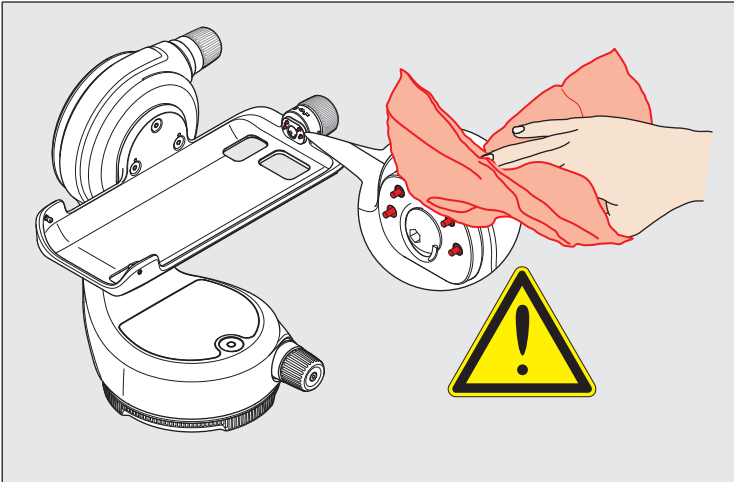

Quick Start

Leica DST 360 for BLK3D

- when it has to be **right**

Leica
Geosystems