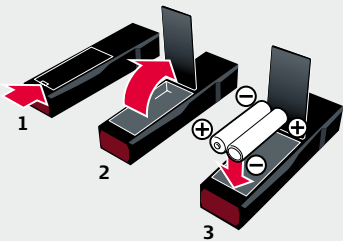

Quick Start

Leica DISTO™ D110

- 1 — ON/DIST
- 2 — Area
- 3 — Bluetooth®
- 4 — Clear/Off

- when it has to be **right**

Leica
Geosystems

Insert Batteries

Operation

1x → ON

CLEAR
OFF

2 sec → OFF

1x

Attach/Remove Clip

Area