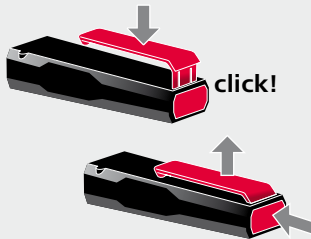

CLEAR
OFF

2 sec → OFF

1x

Attach/Remove Clip

Area